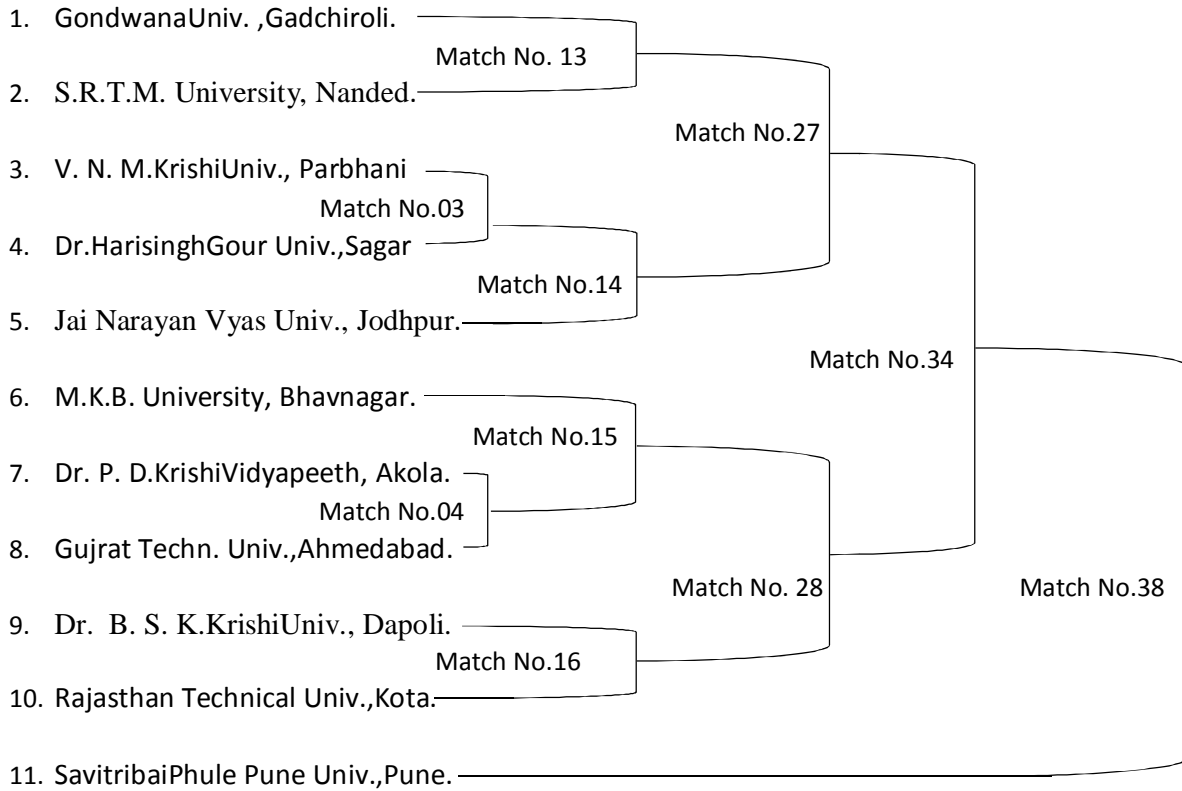

West Zone Inter University Kho Kho (Men) Tournament

Organised By
Swami Ramanand Teerth Marathwada University, Nanded
Venue-K.K.M. College, Manwath
District – Parbhani (M.S)

FIXTURES for POOL 'A'

Match Schedule for Pool A				
Round No.	Match No.	Date	Time	Ground No
01	01	09/01/2016	7.30 am	01
	02	09/01/2016	8.30 am	01
02	09	09/01/2016	9.30 am	02
	10	09/01/2016	2.30 pm	02
	11	09/01/2016	3.30 pm	02
	12	09/01/2016	4.30 pm	02
03	25	10/01/2016	8.00 am	03
	26	10/01/2016	9.00 am	03
04	33	10/01/2016	3.00 pm	02
05	37	11/01/2016	8.00 am	01

West Zone Inter University Kho Kho (Men) Tournament

Organised By

Swami Ramanand Teerth Marathwada University, Nanded

Venue- K.K.M. College, Manwath

District – Parbhani (M.S)

FIXTURES for POOL 'B'

Match Schedule for Pool B				
Round No.	Match No.	Date	Time	GroundNo
01	03	09/01/2016	7.30 am	02
	04	09/01/2016	8.30 am	02
02	13	09/01/2016	11.00 am	01
	14	09/01/2016	2.30 pm	03
	15	09/01/2016	3.30 pm	03
	16	09/01/2016	4.30 pm	03
03	27	10/01/2016	8.00 am	04
	28	10/01/2016	9.00 am	04
04	34	10/01/2016	3.00 pm	01
05	38	11/01/2016	8.00 am	02

West Zone Inter University Kho Kho (Men) Tournament

Organised By

Swami Ramanand Teerth Marathwada University, Nanded

Venue- K.K.M. College, Manwath

District – Parbhani (M.S)

FIXTURES for POOL 'C'

Match Schedule for Pool C				
Round No.	Match No.	Date	Time	GroundNo
01	05	09/01/2016	7.30 am	03
	06	09/01/2016	8.30 am	03
02	17	09/01/2016	9.30 am	04
	18	09/01/2016	2.30 pm	04
	19	09/01/2016	3.30 pm	04
	20	09/01/2016	4.30 pm	04
03	29	10/01/2016	8.00 am	01
	30	10/01/2016	9.00 am	01
04	35	10/01/2016	4.00 pm	02
05	39	11/01/2016	9.00 am	01