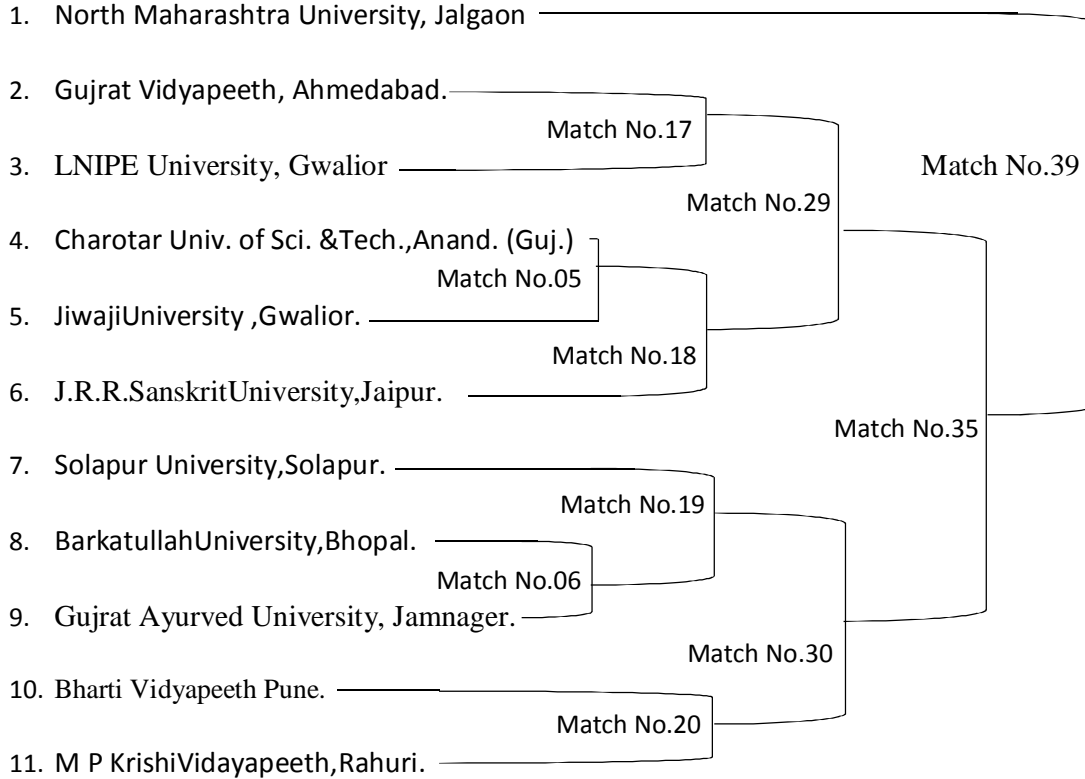

West Zone Inter University Kho Kho (Men) Tournament

Organised By

Swami Ramanand Teerth Marathwada University, Nanded

Venue- K.K.M. College, Manwath

District – Parbhani (M.S)

FIXTURES for POOL 'B'

Match Schedule for Pool B				
Round No.	Match No.	Date	Time	GroundNo
01	03	09/01/2016	7.30 am	02
	04	09/01/2016	8.30 am	02
02	13	09/01/2016	11.00 am	01
	14	09/01/2016	2.30 pm	03
	15	09/01/2016	3.30 pm	03
	16	09/01/2016	4.30 pm	03
03	27	10/01/2016	8.00 am	04
	28	10/01/2016	9.00 am	04
04	34	10/01/2016	3.00 pm	01
05	38	11/01/2016	8.00 am	02

West Zone Inter University Kho Kho (Men) Tournament

Organised By

Swami Ramanand Teerth Marathwada University, Nanded

Venue- K.K.M. College, Manwath

District – Parbhani (M.S)

FIXTURES for POOL 'C'

Match Schedule for Pool C				
Round No.	Match No.	Date	Time	GroundNo
01	05	09/01/2016	7.30 am	03
	06	09/01/2016	8.30 am	03
02	17	09/01/2016	9.30 am	04
	18	09/01/2016	2.30 pm	04
	19	09/01/2016	3.30 pm	04
	20	09/01/2016	4.30 pm	04
03	29	10/01/2016	8.00 am	01
	30	10/01/2016	9.00 am	01
04	35	10/01/2016	4.00 pm	02
05	39	11/01/2016	9.00 am	01