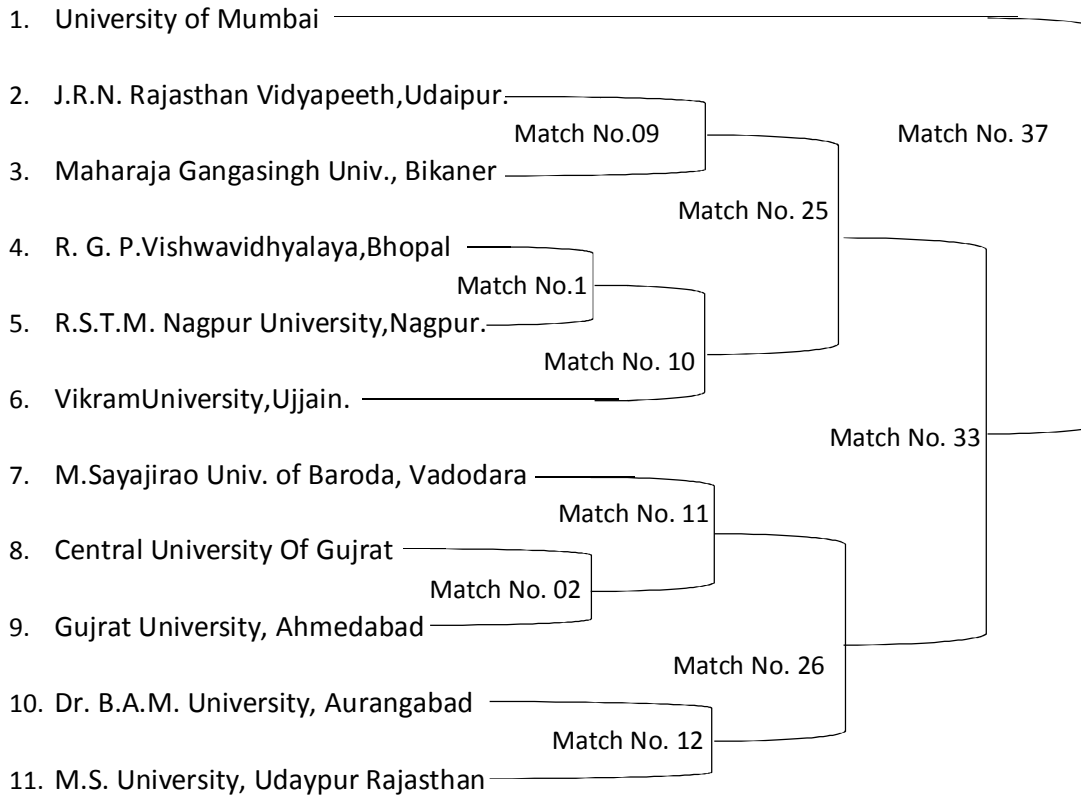

Just 40 km. away from Aurangabad, world fame caves of Ellora are located. Rich heritage of Buddhism, Jainism and Hinduism is sculptured in the immortal rocks for constant inspiration to mankind. Daulatabad fort and "Kabar of Aurangajeb" at Khultabad are on the way to Ellora. One of the Jyotirlingas "Ghrushneshwar" is also at Ellora. Ajanta is at the distance of 120 km. from Aurangabad. It is also "World Heritage Monument of Humanity". Tourist vehicles are available frequently for Ajanta and Ellora from Aurangabad.

7. **Paithan** – It is 50 km. away from Aurangabad. It is a holy place of Saint Eknath. Jaikwadi Dam, known as Nathsagar, the biggest dam in this region is also at Paithan. Dnyaneshwar Udyan (Park) and Samadhi Temple are also the places of tourists interests.
8. **Tuljapur** - The great king Shivajis family goddess "Bhavani Temple" is located at Tuljapur (Dist. Osmanabad).
9. **Parbhani** – It is just 36 km away from Manwath and a central place in Marathwada known for Cotton, Jowar Crops. Marathwada Agriculture University, and Sayyed Shah Turab-ul-Haque Darga -A holy place of national integration. Neminath Jain Temple at Nemgiri Tq. Jintur (40 km.) and a big Dam at Yeldari are the places for visits.
- 10 **Pathri** - It is a neighbouring taluka Place and a birth place of Saint Saibaba It is just 7 km from Manwath

West Zone Inter University Kho Kho (Men) Tournament

Organised By
Swami Ramanand Teerth Marathwada University, Nanded
Venue-K.K.M. College, Manwath
District – Parbhani (M.S)

FIXTURES for POOL 'A'

Match Schedule for Pool A				
Round No.	Match No.	Date	Time	Ground No
01	01	09/01/2016	7.30 am	01
	02	09/01/2016	8.30 am	01
02	09	09/01/2016	9.30 am	02
	10	09/01/2016	2.30 pm	02
	11	09/01/2016	3.30 pm	02
	12	09/01/2016	4.30 pm	02
03	25	10/01/2016	8.00 am	03
	26	10/01/2016	9.00 am	03
04	33	10/01/2016	3.00 pm	02
05	37	11/01/2016	8.00 am	01