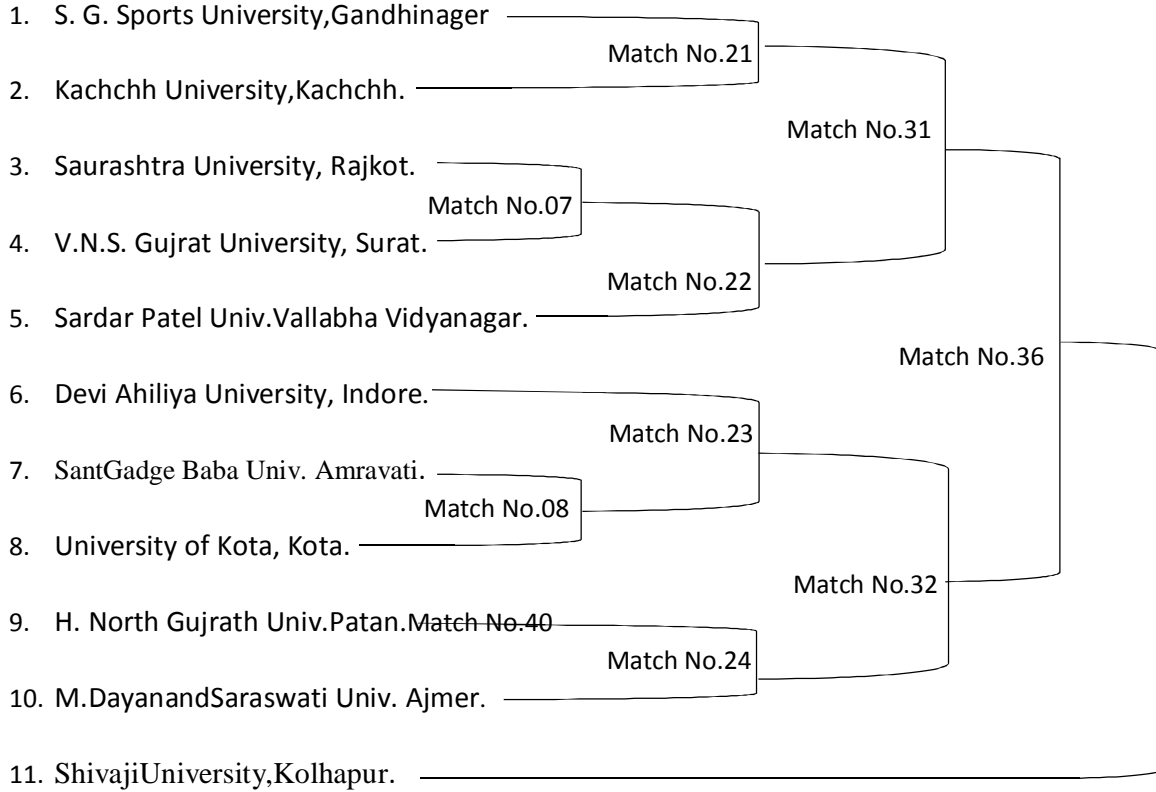

West Zone Inter University Kho Kho (Men) Tournament

Organised By

Swami Ramanand Teerth Marathwada University, Nanded

Venue- K.K.M. College, Manwath

District – Parbhani (M.S)

FIXTURES for POOL 'C'

Match Schedule for Pool C				
Round No.	Match No.	Date	Time	GroundNo
01	05	09/01/2016	7.30 am	03
	06	09/01/2016	8.30 am	03
02	17	09/01/2016	9.30 am	04
	18	09/01/2016	2.30 pm	04
	19	09/01/2016	3.30 pm	04
	20	09/01/2016	4.30 pm	04
03	29	10/01/2016	8.00 am	01
	30	10/01/2016	9.00 am	01
04	35	10/01/2016	4.00 pm	02
05	39	11/01/2016	9.00 am	01

Schedule for League Matches

Match	Date	Time	Ground No.	Match	Date	Time	Ground No.
A Vs D	11/01/2016	3.00 pm	01	C Vs D	12/01/2016	9.00 am	02
B Vs C	11/01/2016	4.00 pm	02	A Vs C	12/01/2016	3.00 pm	01
A Vs B	12/01/2016	8.00 am	01	B Vs D	12/01/2016	4.00 pm	02

West Zone Inter University Kho Kho (Men) Tournament

Organised By
Swami Ramanand Teerth Marathwada University, Nanded
Venue- K.K.M. College, Manwath
 District – Parbhani (M.S)

FIXTURES for POOL 'D'

Match Schedule for Pool D				
Round No.	Match No.	Date	Time	Ground No
01	07	09/01/2016	7.30 am	04
	08	09/01/2016	8.30 am	04
02	21	09/01/2016	9.30 am	03
	22	09/01/2016	2.30 pm	01
	23	09/01/2016	3.30 pm	01
	24	09/01/2016	4.30 pm	01
03	31	10/01/2016	8.00 am	02
	32	10/01/2016	9.00 am	02
04	36	10/01/2016	4.00 pm	01
05	40	11/01/2016	9.00 am	02